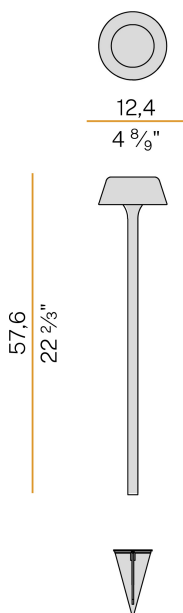

### Data sheet

CODE	PE07829.011.0514
SYSTEM POWER CONSUMPTION	2W
EFFICACY	67lm/W
LIGHT SOURCE	LED
LIGHT SOURCE LIFETIME	L80 (B10) 70.000h
COLOUR TEMPERATURE	2700K Ra>90
LIGHT DISTRIBUTION	diffused
POWER SUPPLY	5V DC
ELECTRICAL CONFIGURATION	battery
NOMINAL LUMINOUS FLUX	273lm
LUMEN OUTPUT	134lm
EFFICIENCY	49.1%
WEIGHT	0.91 Kg
PROTECTION DEGREE	IP65
COLOUR TOLLERANCES	SDCM 3
PACKING DIMENSIONS	14,0 x 63,0 x 12,5 cm

Floor lighting fixture for outdoor spaces, with direct light emission. Galvanized sheet metal peg for ground fixing in polyacrylic paint. Body in brass and aluminium in champagne, mat black, corten, bronze, textured olive green, textured soft white or textured natural terracotta polyacrylic paint. Removable head with magnetic fastening, in die-cast aluminium with polyacrylic paint. Silicone gaskets. Modelled acrylic diffuser with mat finish and serigraphy. Stainless steel screws. Push-button to adjust luminosity according to 5 levels of visual comfort. Battery status indicator integrated into the head. Equipped with Li-Po battery USB-C rechargeable, with up to 6 hours life at 100% of light emission and up to 24 hours life at 25%. Equipped with battery charger with USB-C connector and adapter plug.

### Technical drawing

### Polar diagram